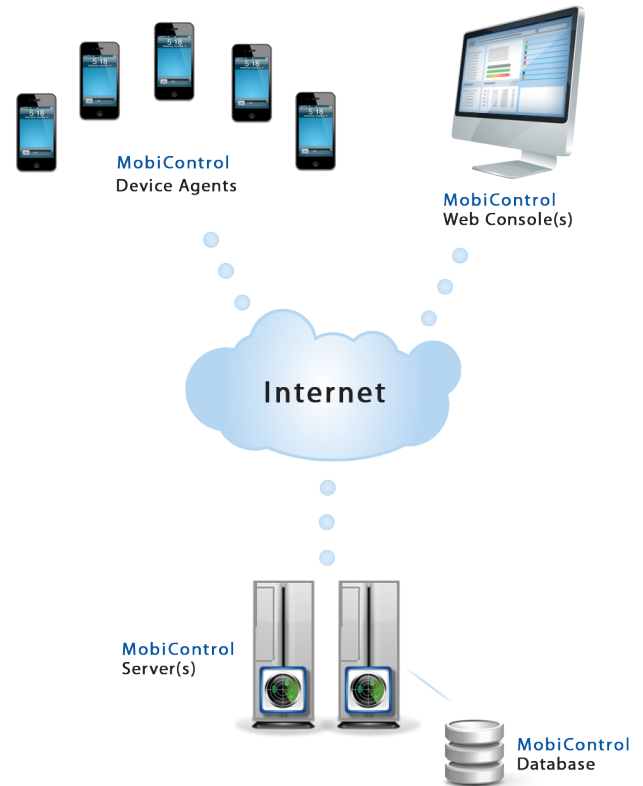

Minimize downtime, shorten training curves, increase user adoption, reduce support and labor costs and simplify device management.

- **Reduce Security Risk**

Advanced encryption to protect sensitive corporate data, Active Directory based user authentication, Application Run Control Hardware Feature Control & much more. Advanced security policies provide administrators with granular control over how mobile devices are used and data is accessed as well as help achieve PCI, SOX and HIPAA compliance.

- **Benefit from Open Standards**

Built using open industry standards with no need for proprietary hardware or software.

- **Protect Your Investment**

MobiControl supports all Apple iOS 4.2+ computing devices that operate over any network.
(e.g. WiFi, GPRS, EDGE, UMTS, LTE, 3G).